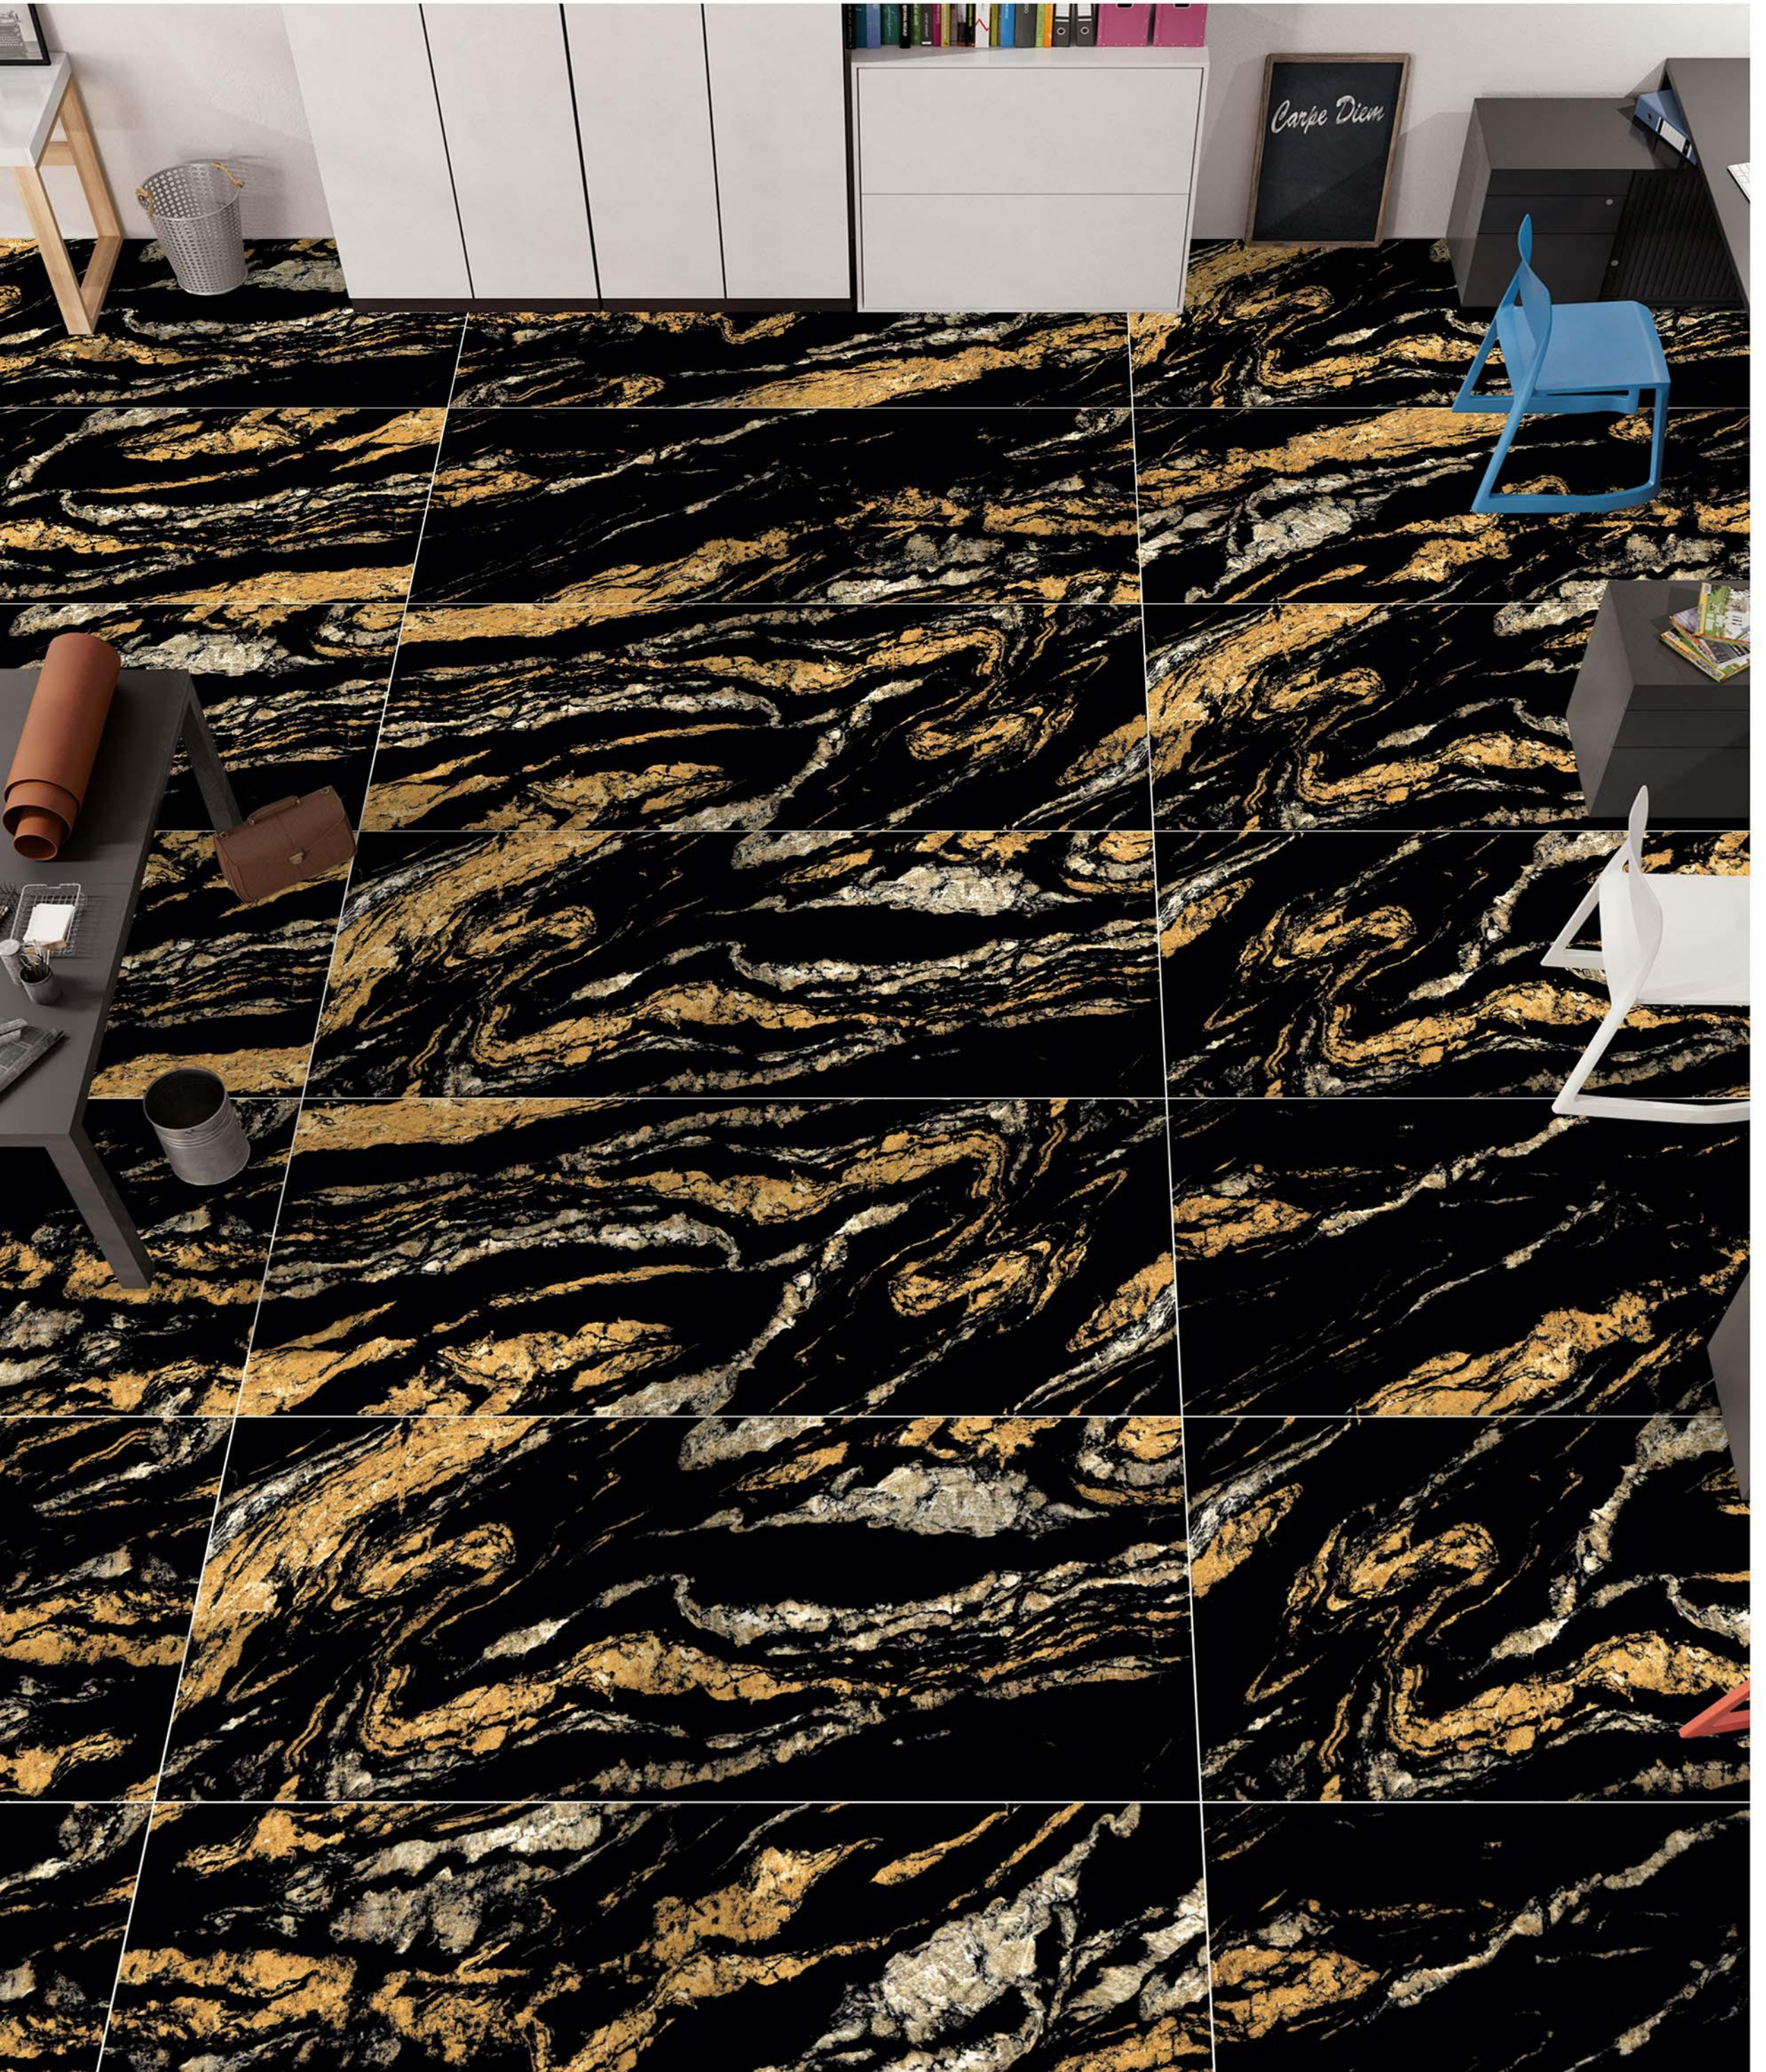

600 X 1200 MM

DESIGN NAME :- GOLDNE PANDA

RANDOM

600 X 1200

RANDOM

600 X 1200 MM

DESIGN NAME :- GOLDNE PANDA

RANDOM

600 X 1200 MM

DESIGN NAME :- PORTORO GOLD

RANDOM

600 X 1200

RANDOM

600 X 1200 MM

DESIGN NAME :- PORTORO GOLD

RANDOM