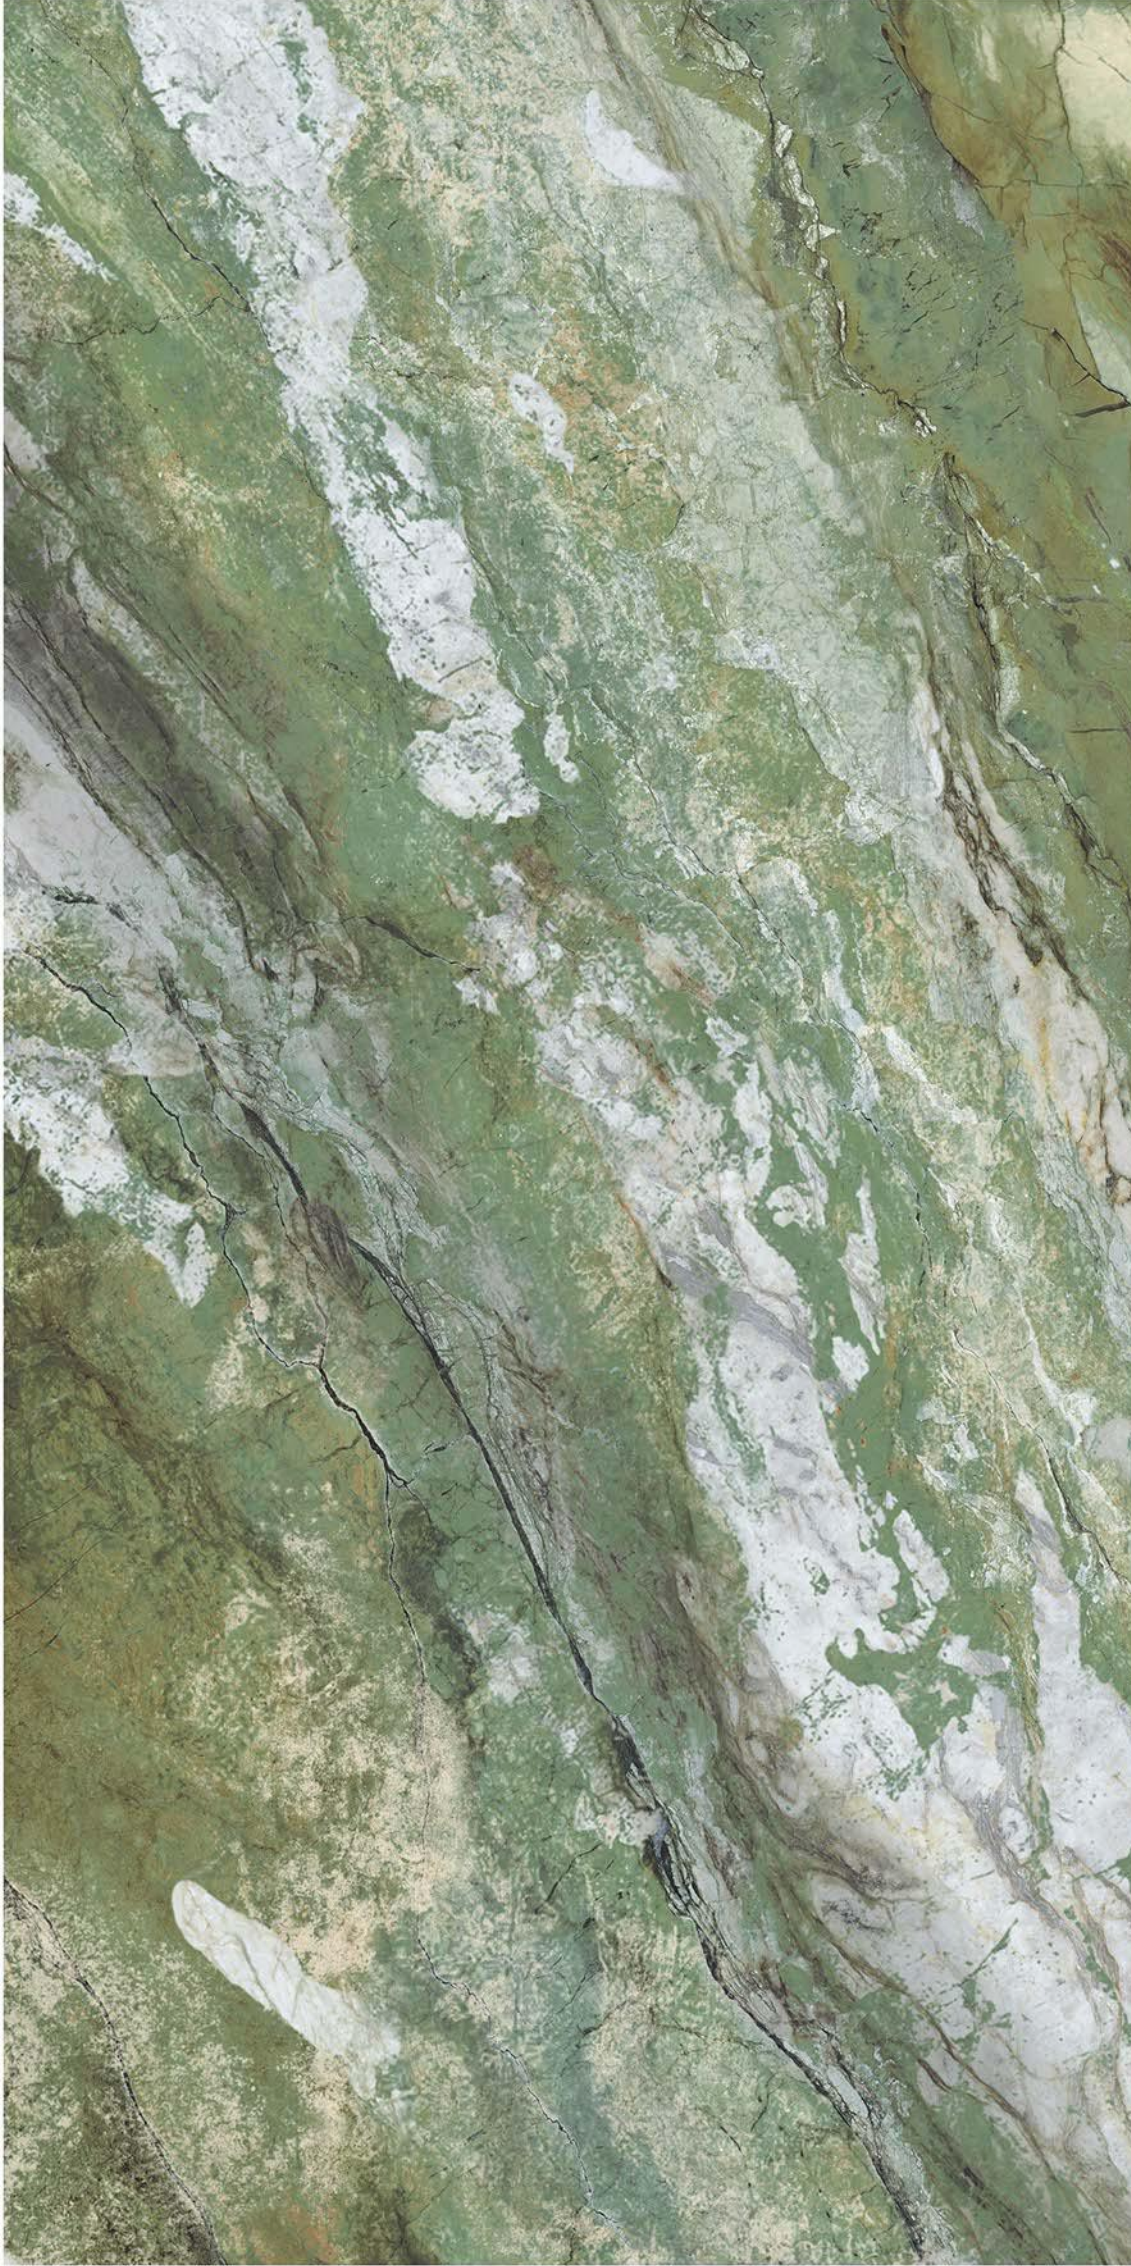

600 X 1200 MM

DESIGN NAME :- IRIS GREEN