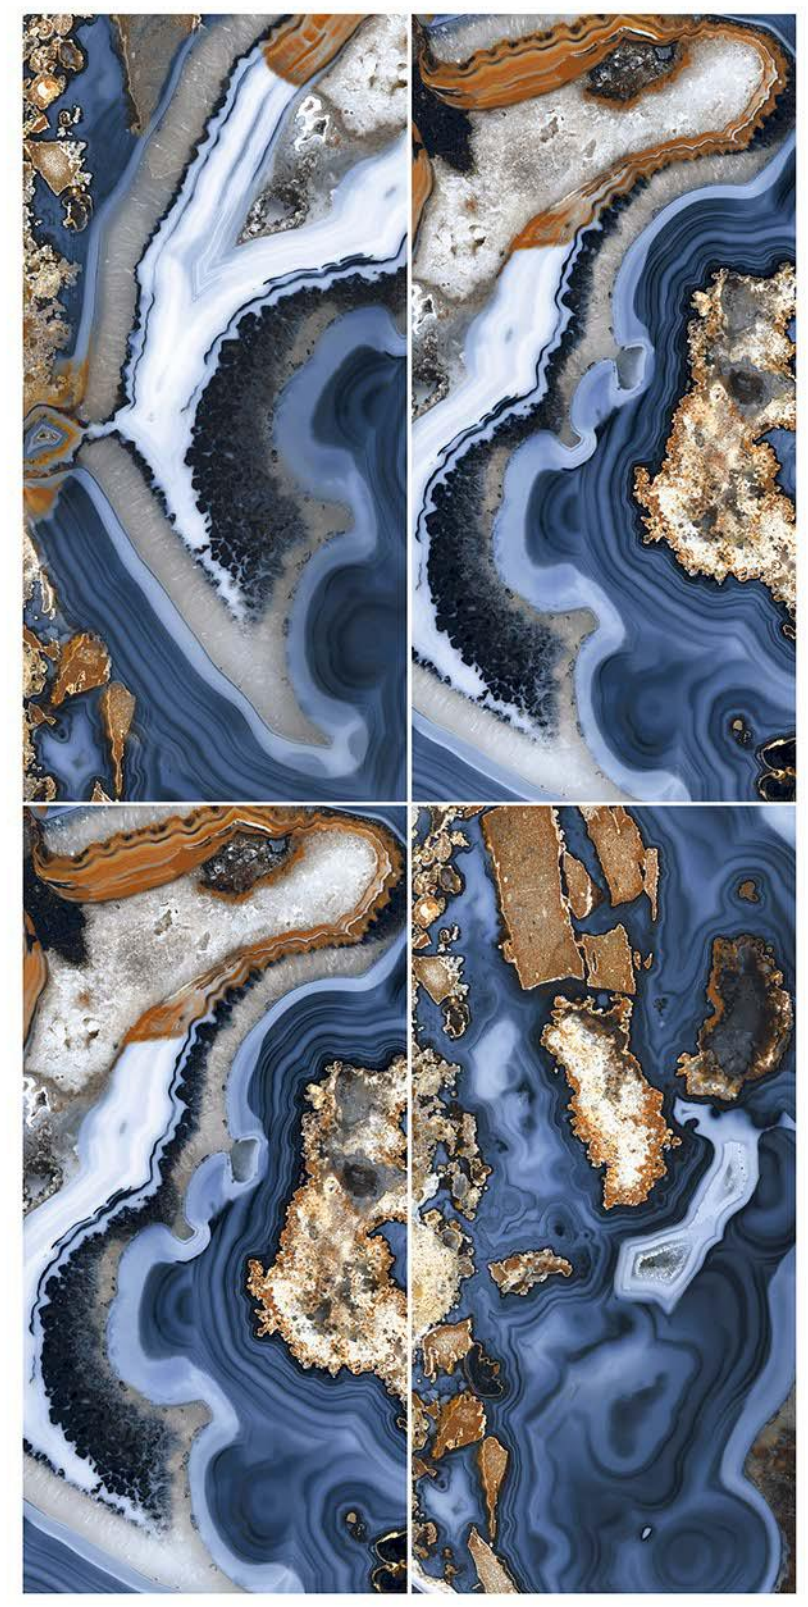

A photograph of a mountain range with vibrant, layered rock formations in shades of red, orange, yellow, and purple. The sky is blue with scattered white clouds. A white banner with the text 'ARCOIRIS SERIES' is overlaid on the center of the image.

RANDOM

600 X 1200 MM

DESIGN NAME :- JUPITER BLUE ONYX

RANDOM

600 X 1200

RANDOM

600 X 1200 MM

DESIGN NAME :- JUPITER BLUE ONYX