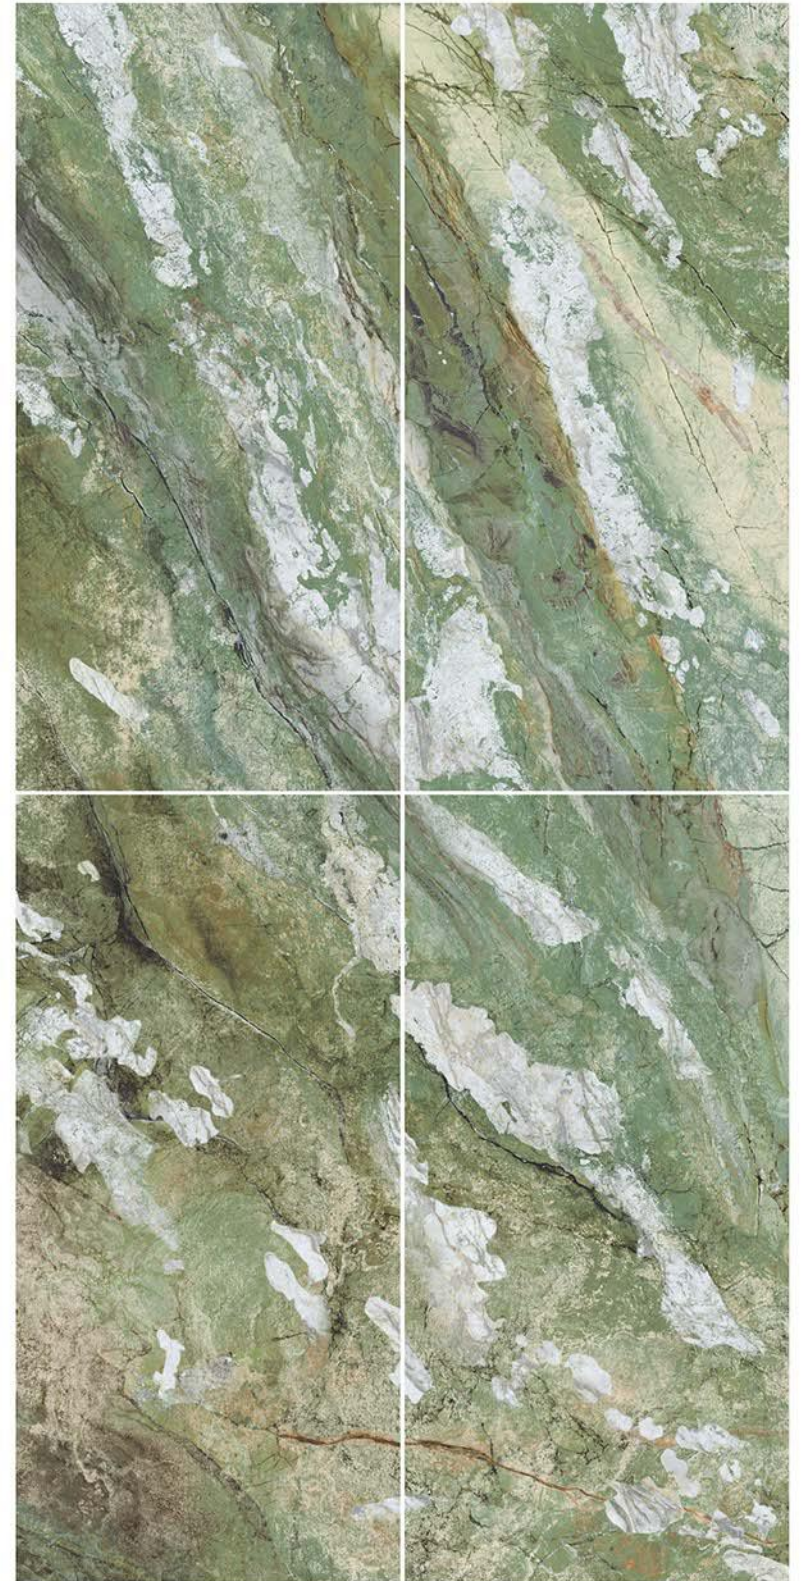

600 X 1200 MM

DESIGN NAME :- IRIS GREEN

RANDOM

RANDOM

600 X 1200