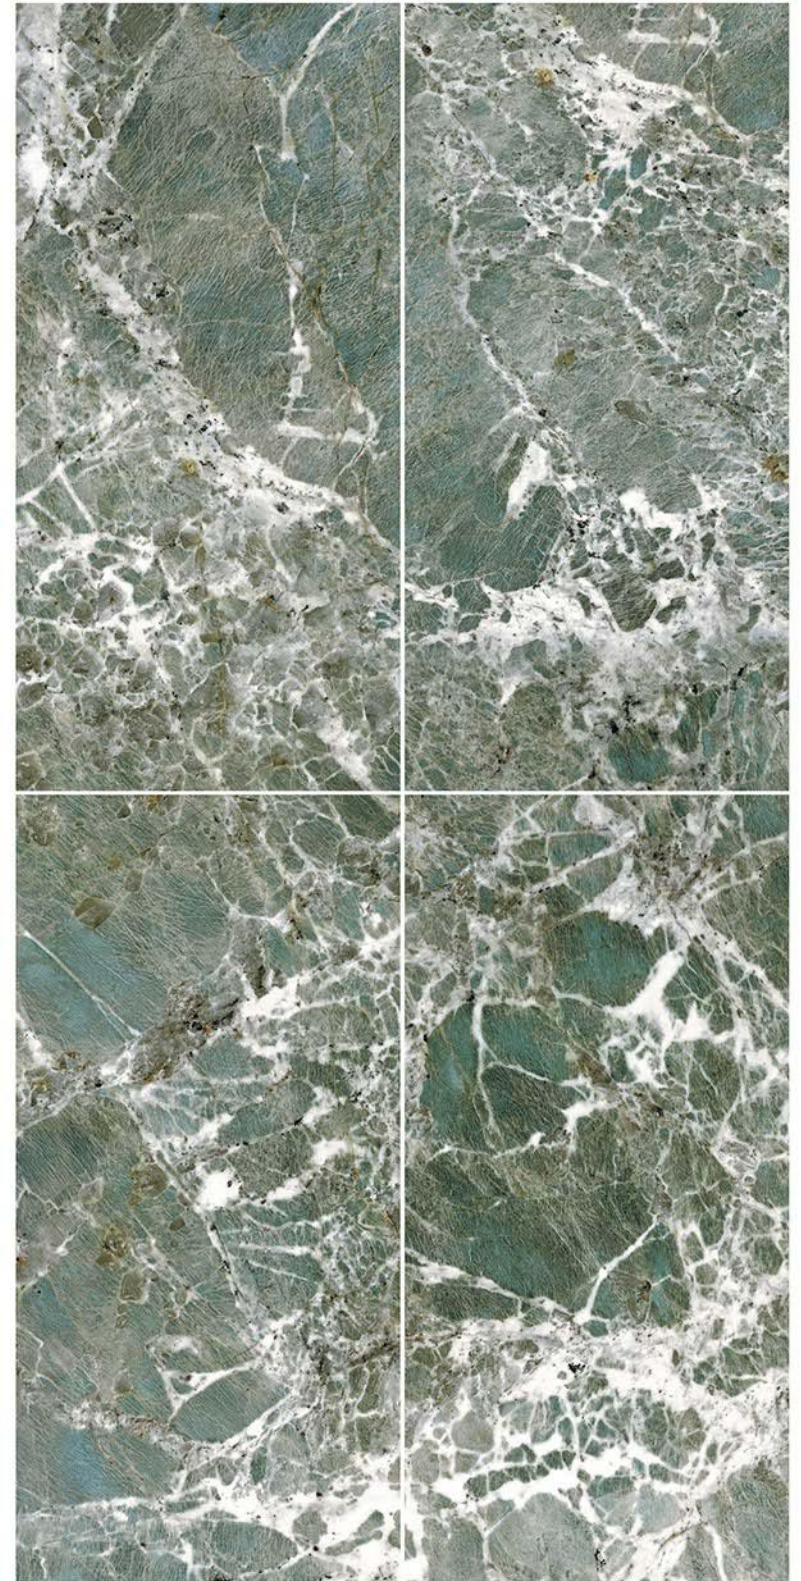

600 X 1200 MM

DESIGN NAME :- AMAZONITE

RANDOM

RANDOM

600 X 1200