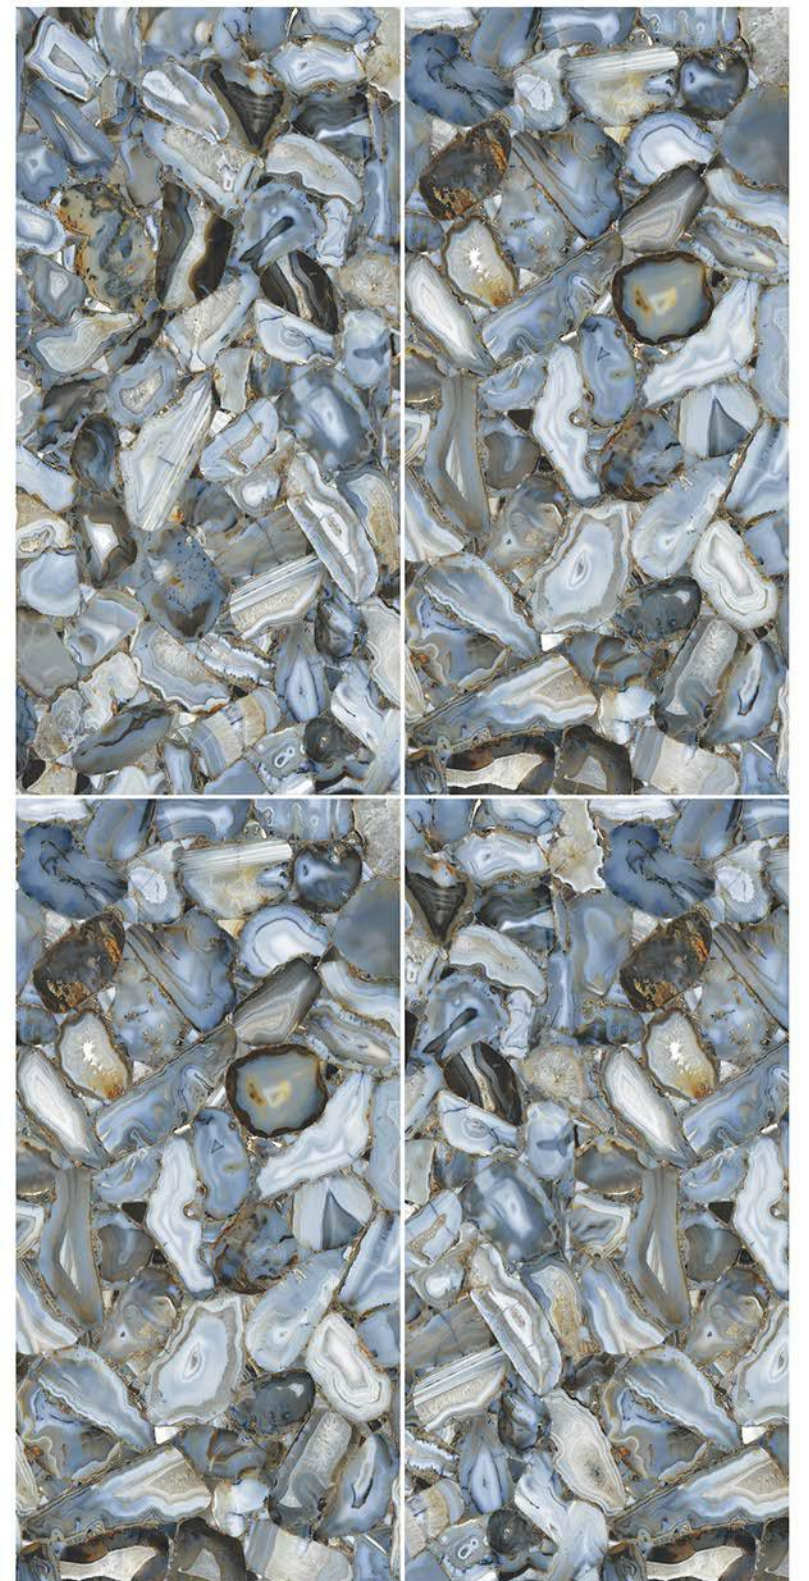

A photograph of a mountain range with vibrant, layered rock formations in shades of red, orange, yellow, and purple. The sky is blue with scattered white clouds. A white banner with the text 'ARCOIRIS SERIES' is overlaid on the center of the image.

RANDOM

600 X 1200 MM

DESIGN NAME :- AGATA CELESTE

RANDOM

600 X 1200

RANDOM

600 X 1200 MM

DESIGN NAME :- AGATA CELESTE