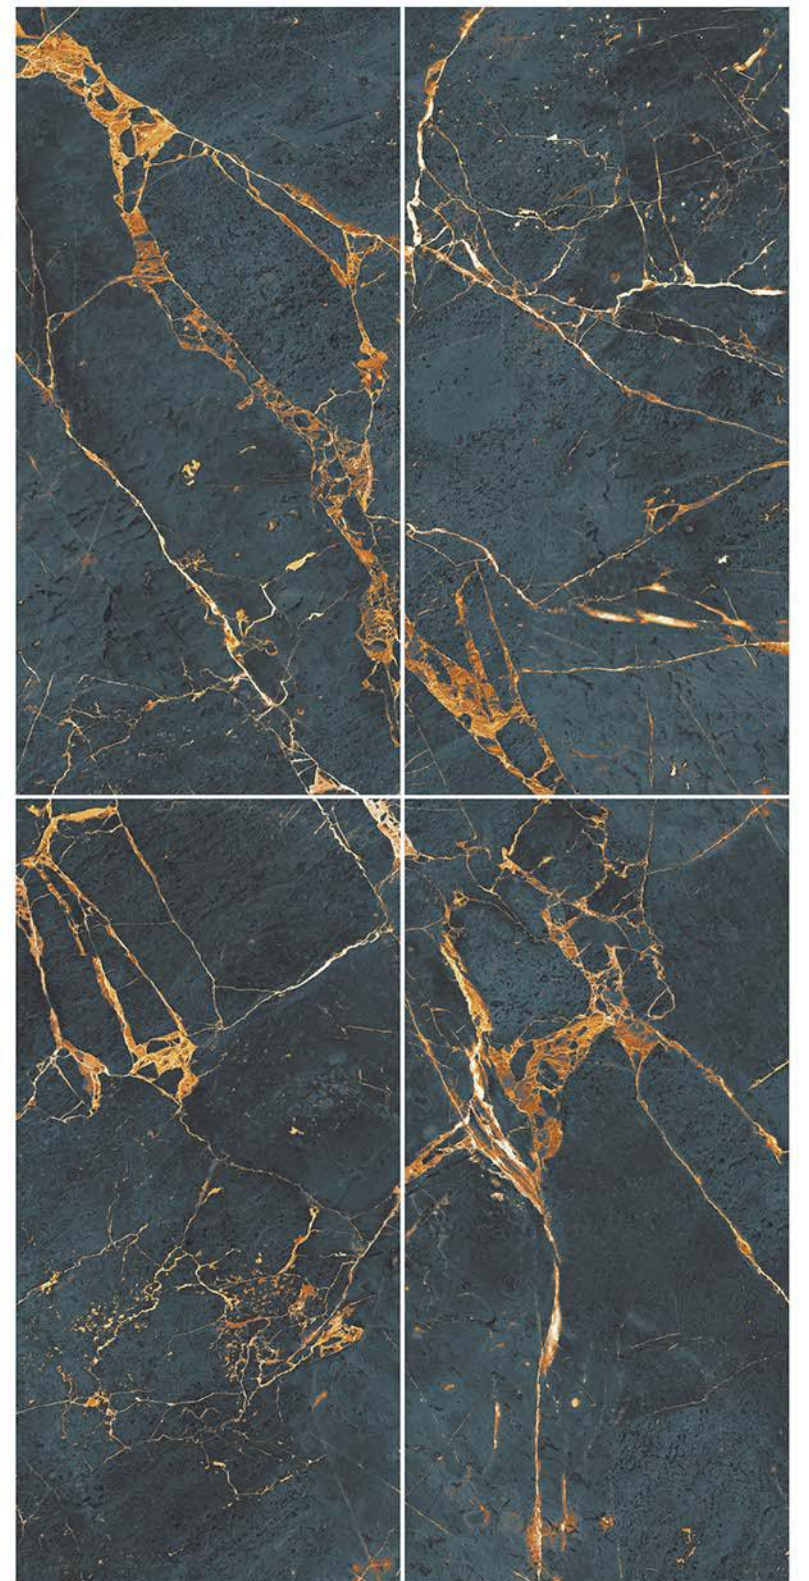

A photograph of a mountain range with vibrant, layered rock formations in shades of red, orange, yellow, and purple. The sky is blue with scattered white clouds. A white banner with the text 'ARCOIRIS SERIES' is overlaid on the center of the image.

RANDOM

600 X 1200 MM

DESIGN NAME :- KRYPTON EARTH

RANDOM

600 X 1200

RANDOM

600 X 1200 MM

DESIGN NAME :- KRYPTON EARTH