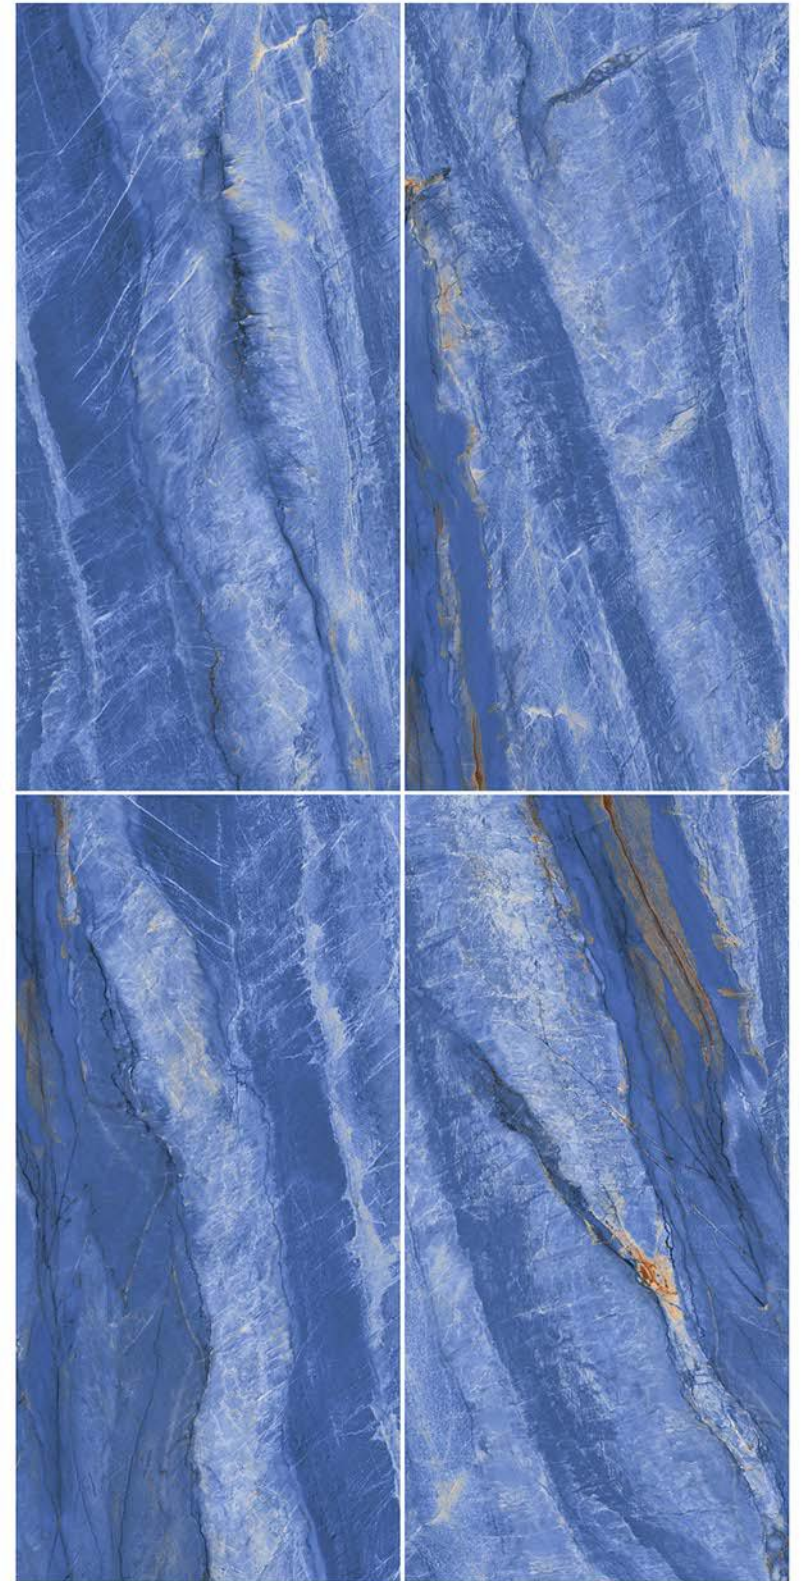

600 X 1200 MM

DESIGN NAME :- SKY ONYX

RANDOM

600 X 1200 MM

DESIGN NAME :- IMPERIELE AZUL

RANDOM

600 X 1200

RANDOM

600 X 1200 MM

DESIGN NAME :-TRAVO EXOTIC

RANDOM

A photograph of a mountain range with distinct, colorful horizontal layers of rock, known as Rainbow Mountain. The colors range from red and orange to yellow and green. The sky is blue with scattered white clouds. A white banner with the text 'CLASSIC SERIES' is overlaid on the center of the image.