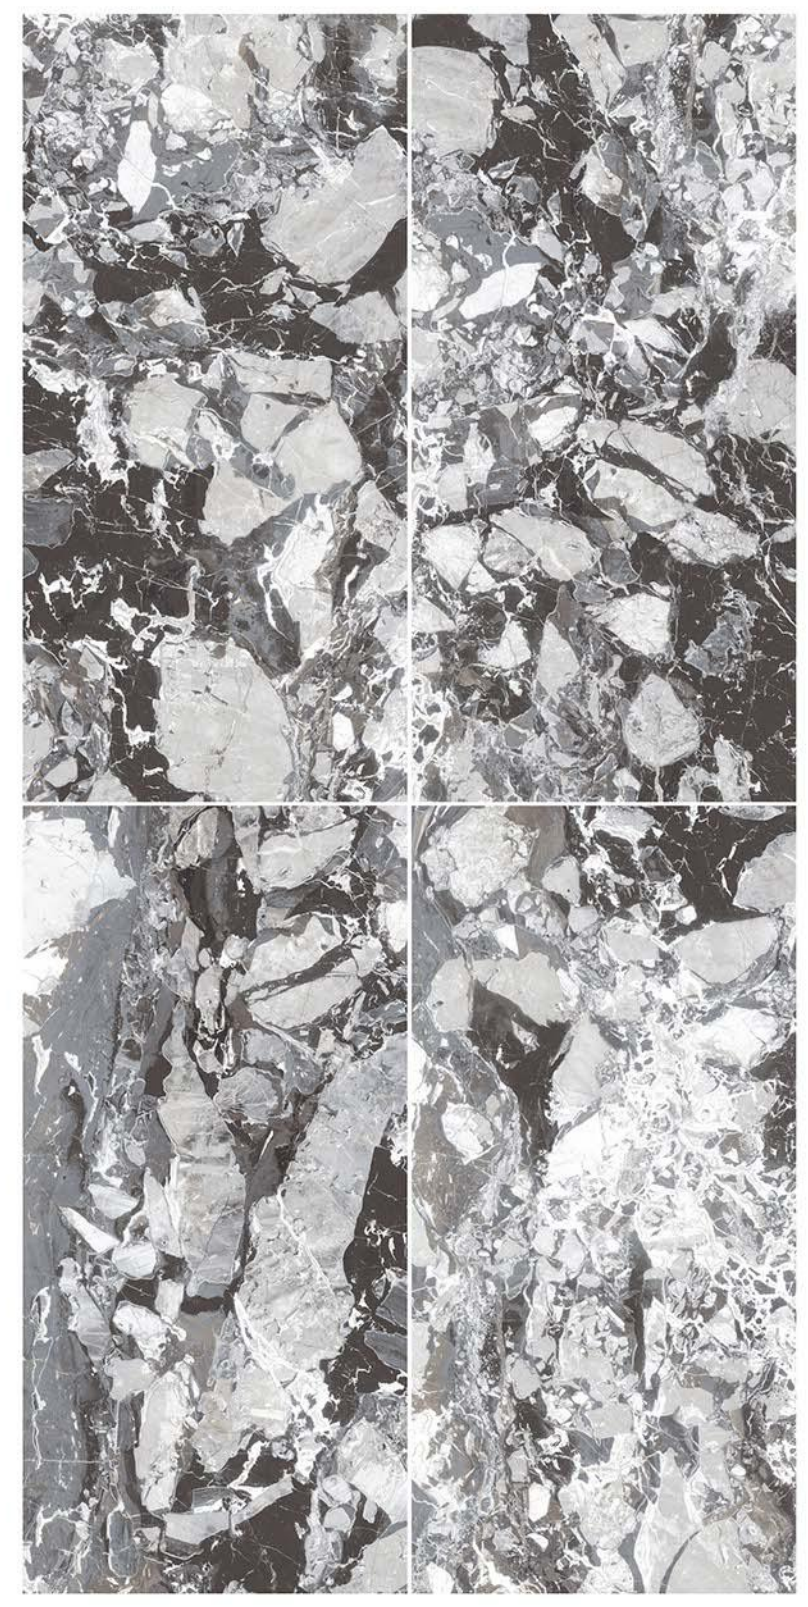

600 X 1200 MM

DESIGN NAME :- AGASIA GREY

RANDOM

RANDOM

600 X 1200