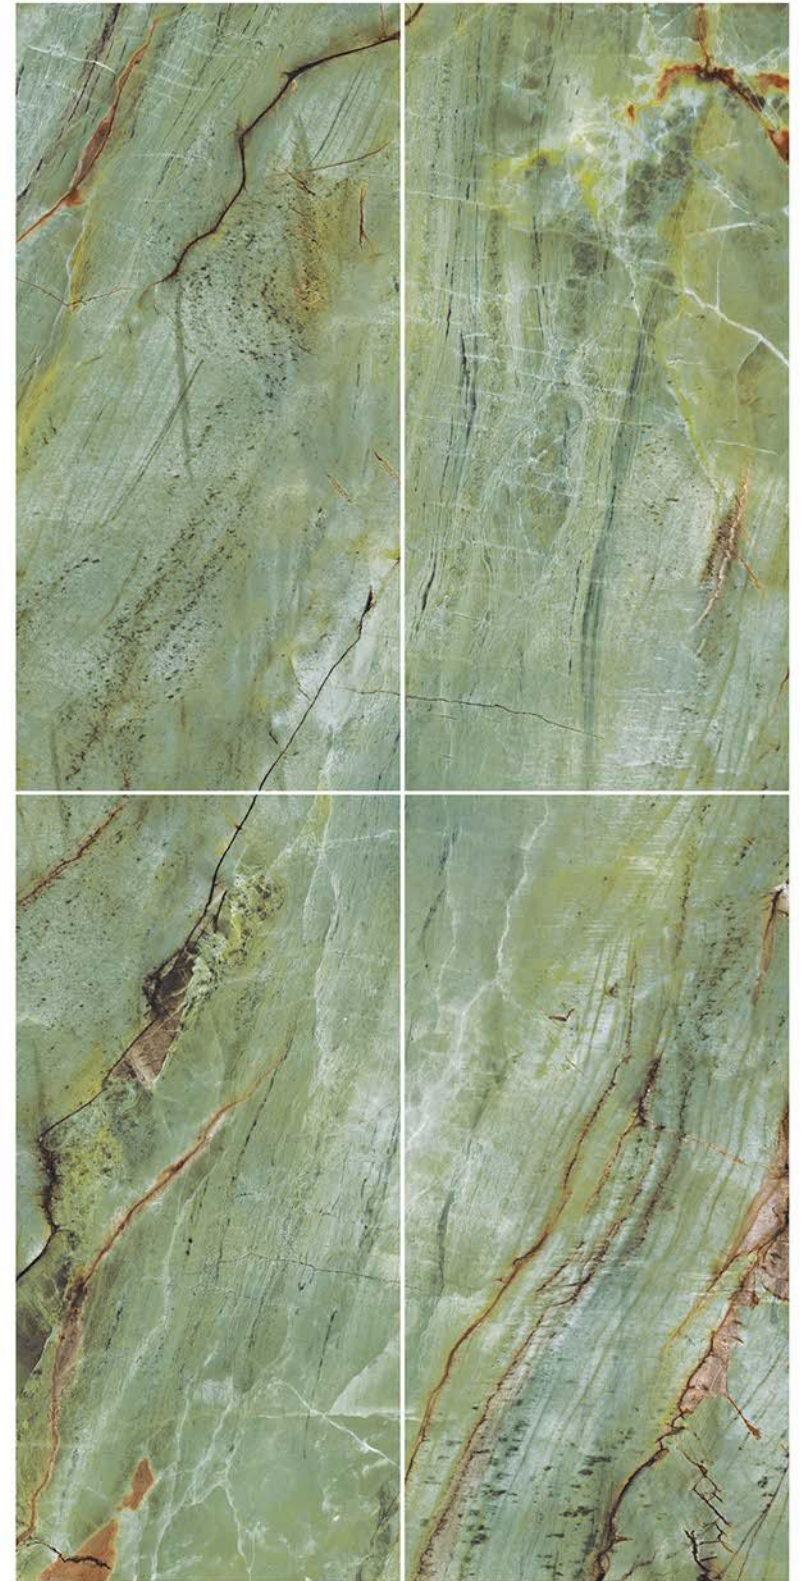

600 X 1200 MM

DESIGN NAME :- IMPERIELE AZUL

RANDOM

600 X 1200 MM

DESIGN NAME :- EMERALD QUARTZITE

RANDOM

600 X 1200

RANDOM

600 X 1200 MM

DESIGN NAME :-TRAVO EXOTIC

RANDOM

A photograph of a mountain range with distinct, colorful horizontal layers of rock, known as Rainbow Mountain. The colors range from red and orange to yellow and green. The sky is blue with scattered white clouds. A white banner with the text 'CLASSIC SERIES' is overlaid on the center of the image.