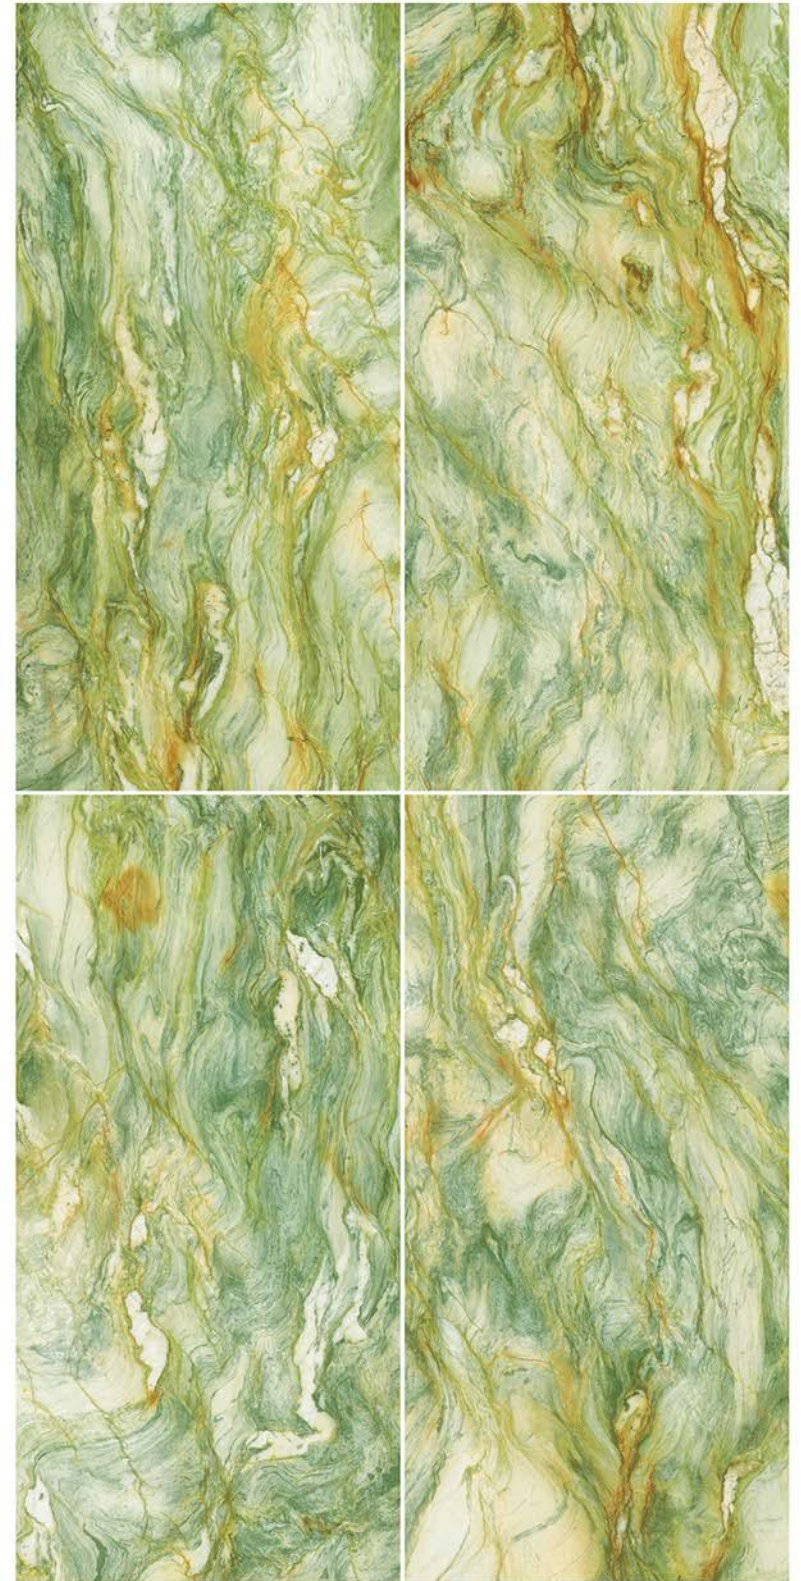

600 X 1200 MM

DESIGN NAME :- AMAZONITE

RANDOM

600 X 1200 MM

DESIGN NAME :- FUSION GREEN

RANDOM

RANDOM

600 X 1200

600 X 1200 MM

DESIGN NAME :- EMERALD QUARTZITE

RANDOM

600 X 1200 MM

DESIGN NAME :- TRAVO EXOTIC

RANDOM

RANDOM

600 X 1200

600 X 1200 MM

DESIGN NAME :-TRAVO EXOTIC

RANDOM

A photograph of a mountain range with distinct, colorful horizontal layers of rock, known as Rainbow Mountain. The colors range from red and orange to yellow and green. The sky is blue with scattered white clouds. A white banner with the text 'CLASSIC SERIES' is overlaid on the center of the image.