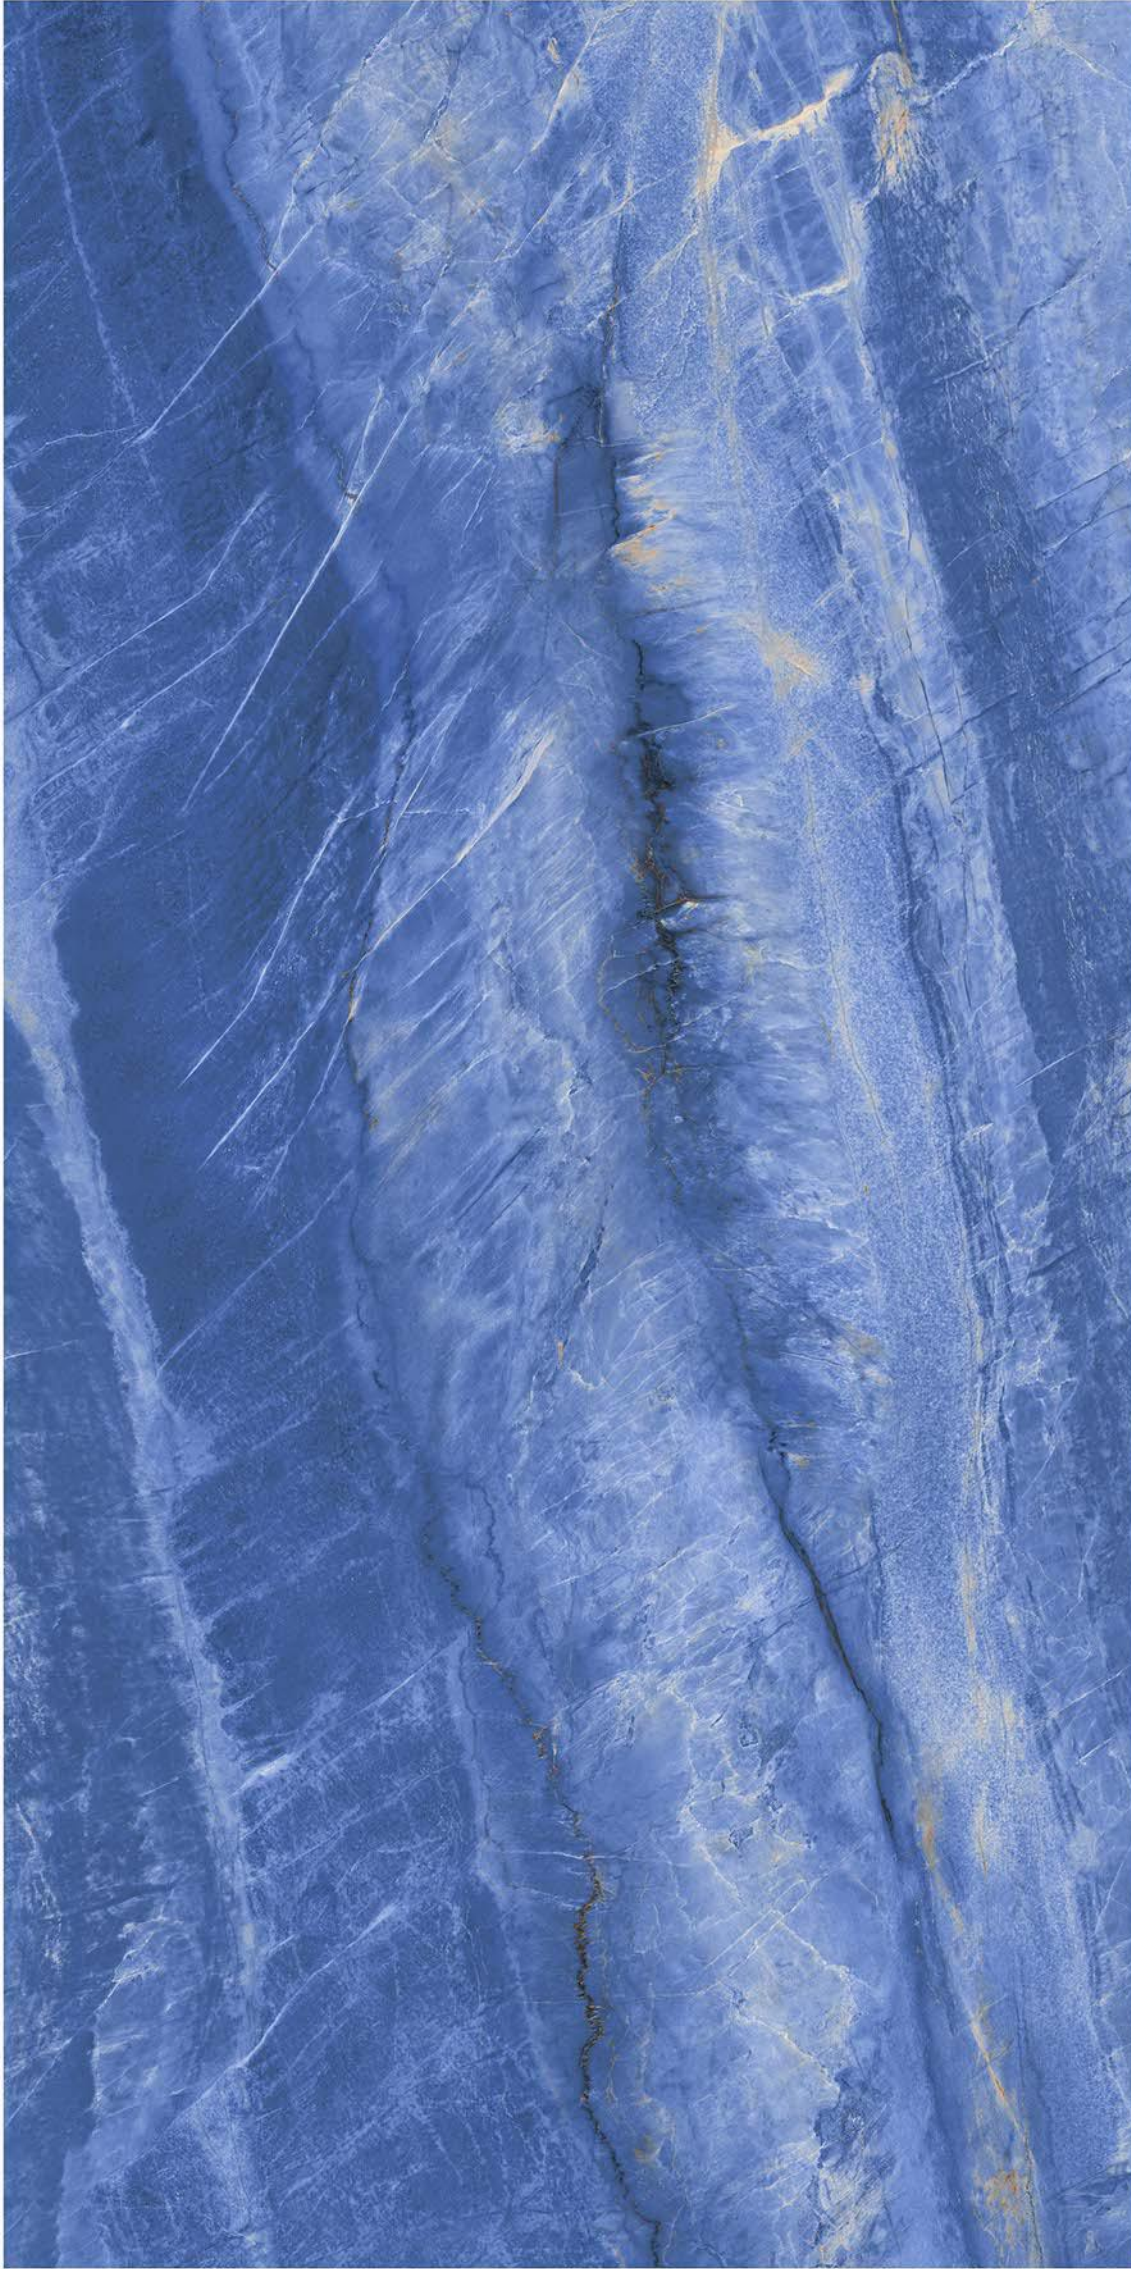

600 X 1200 MM

DESIGN NAME :- IMPERIELE AZUL