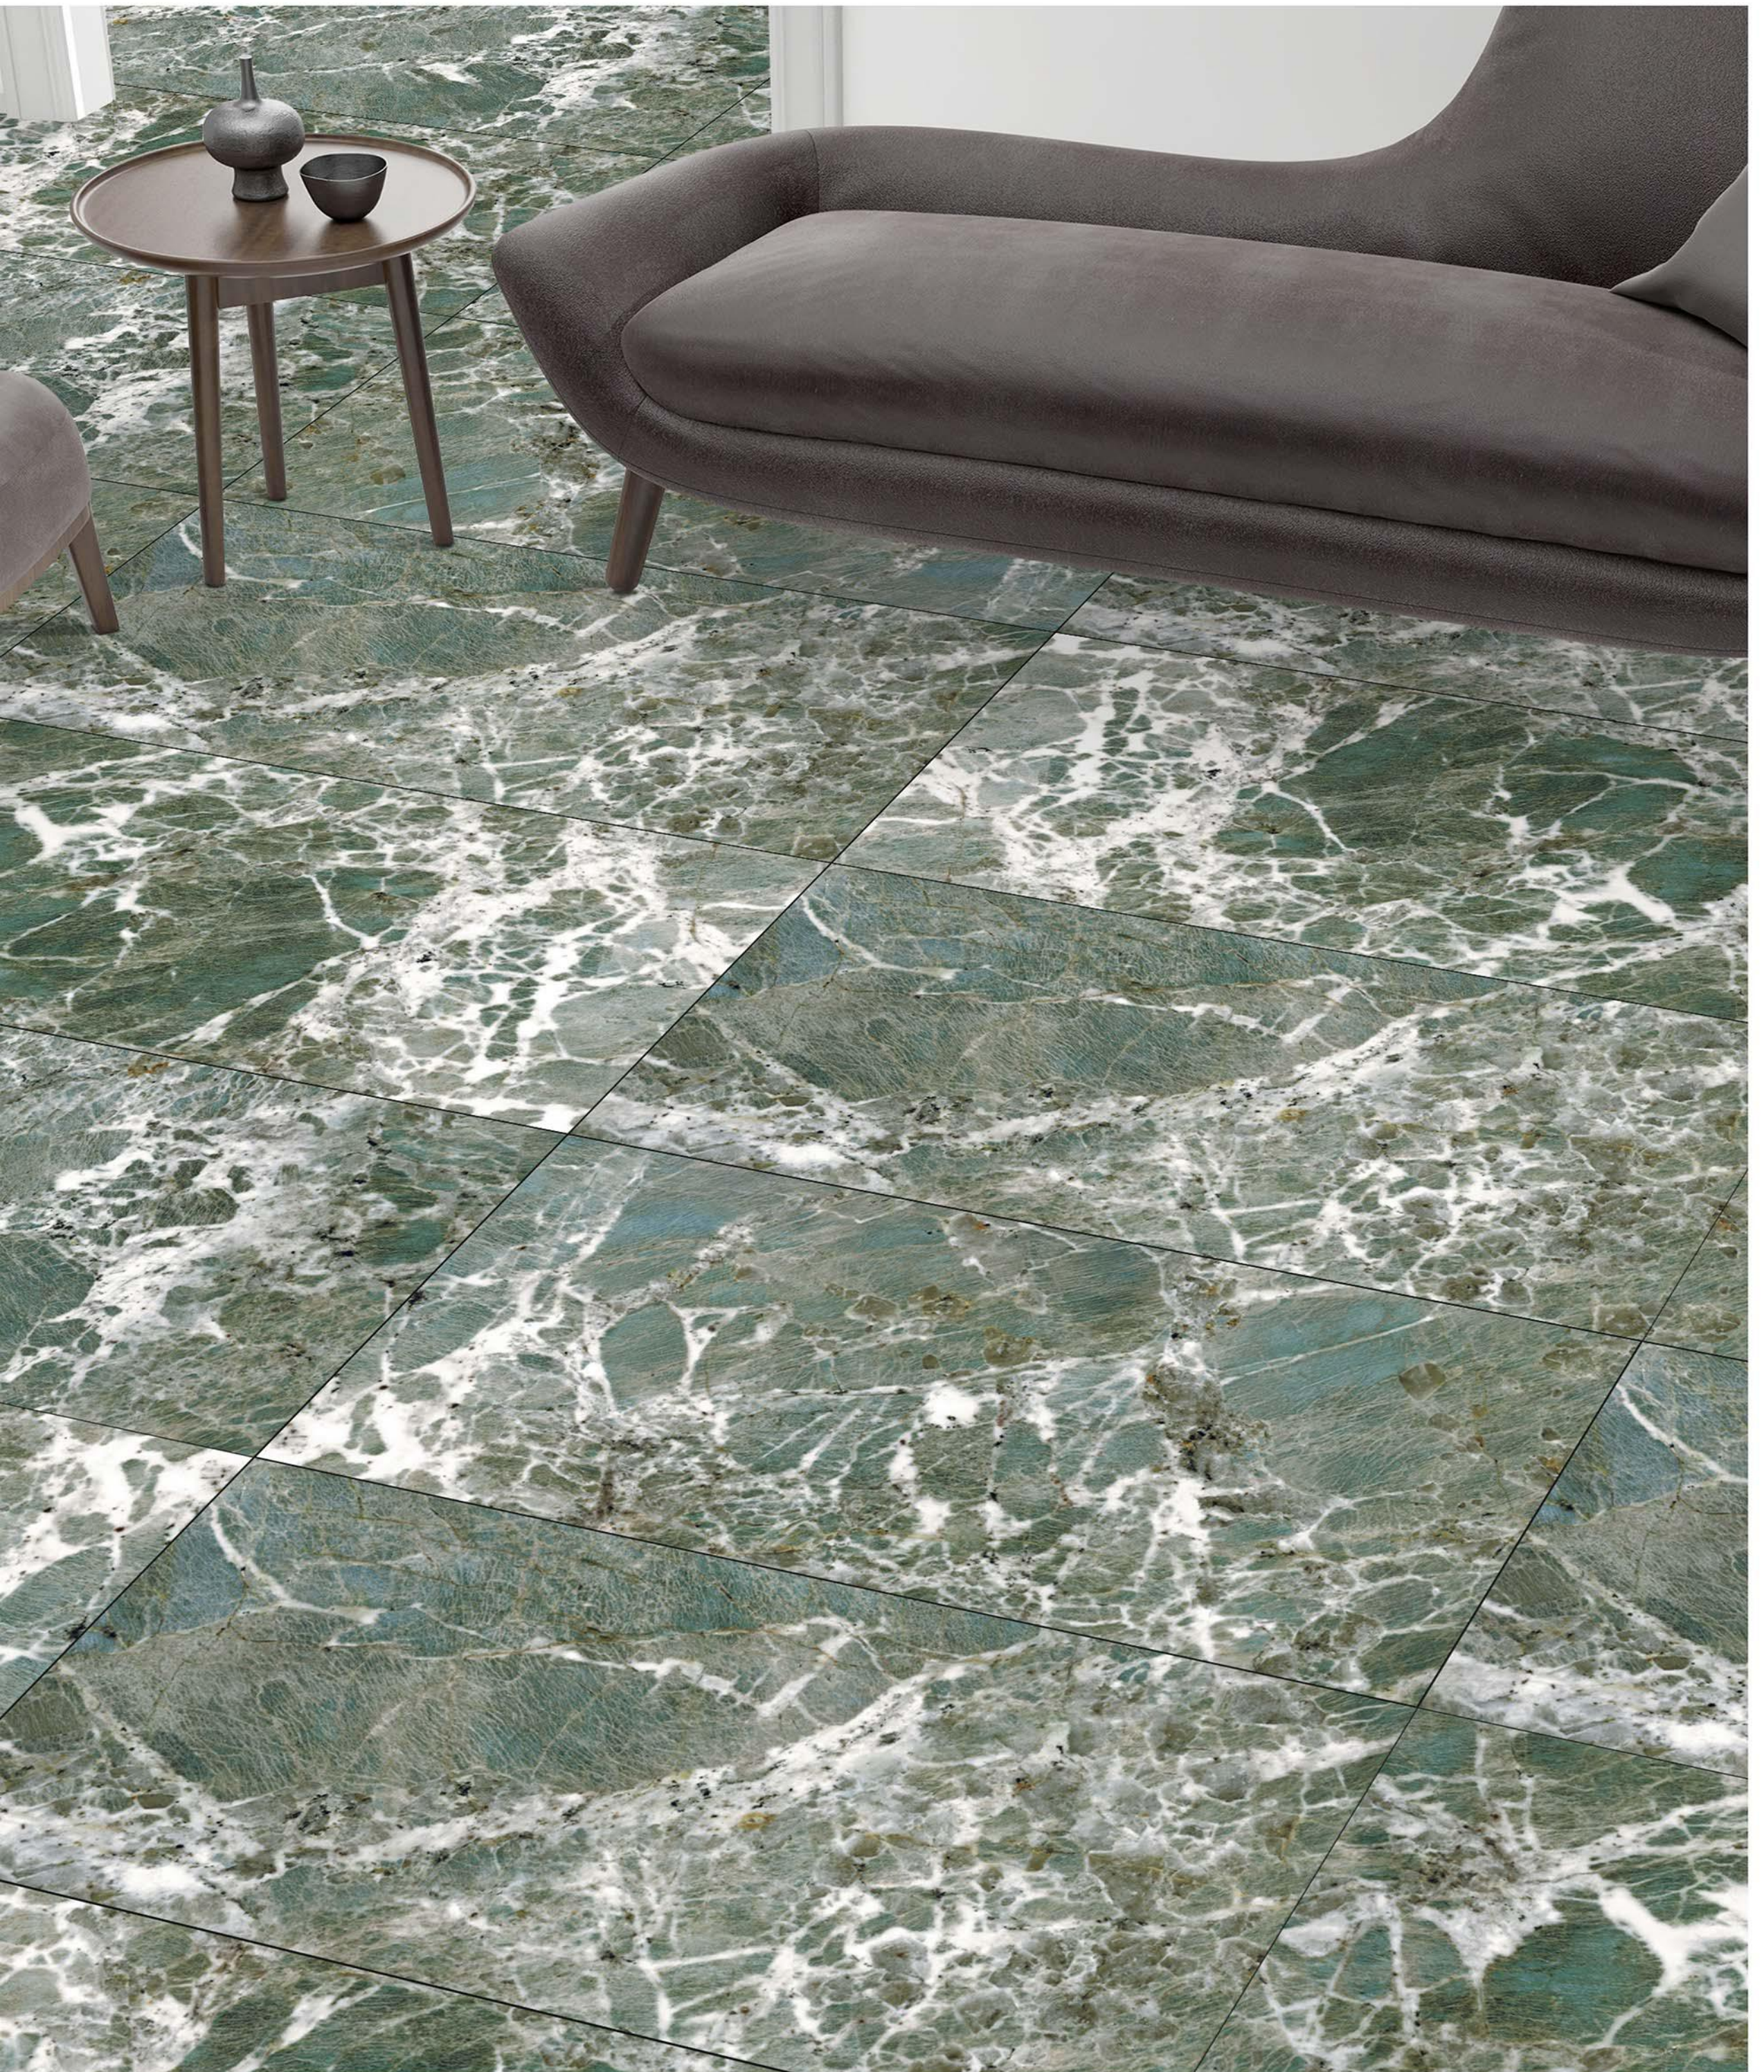

600 X 1200 MM

DESIGN NAME :- AMAZONITE

RANDOM

600 X 1200 MM

DESIGN NAME :- FUSION GREEN

RANDOM

RANDOM

600 X 1200