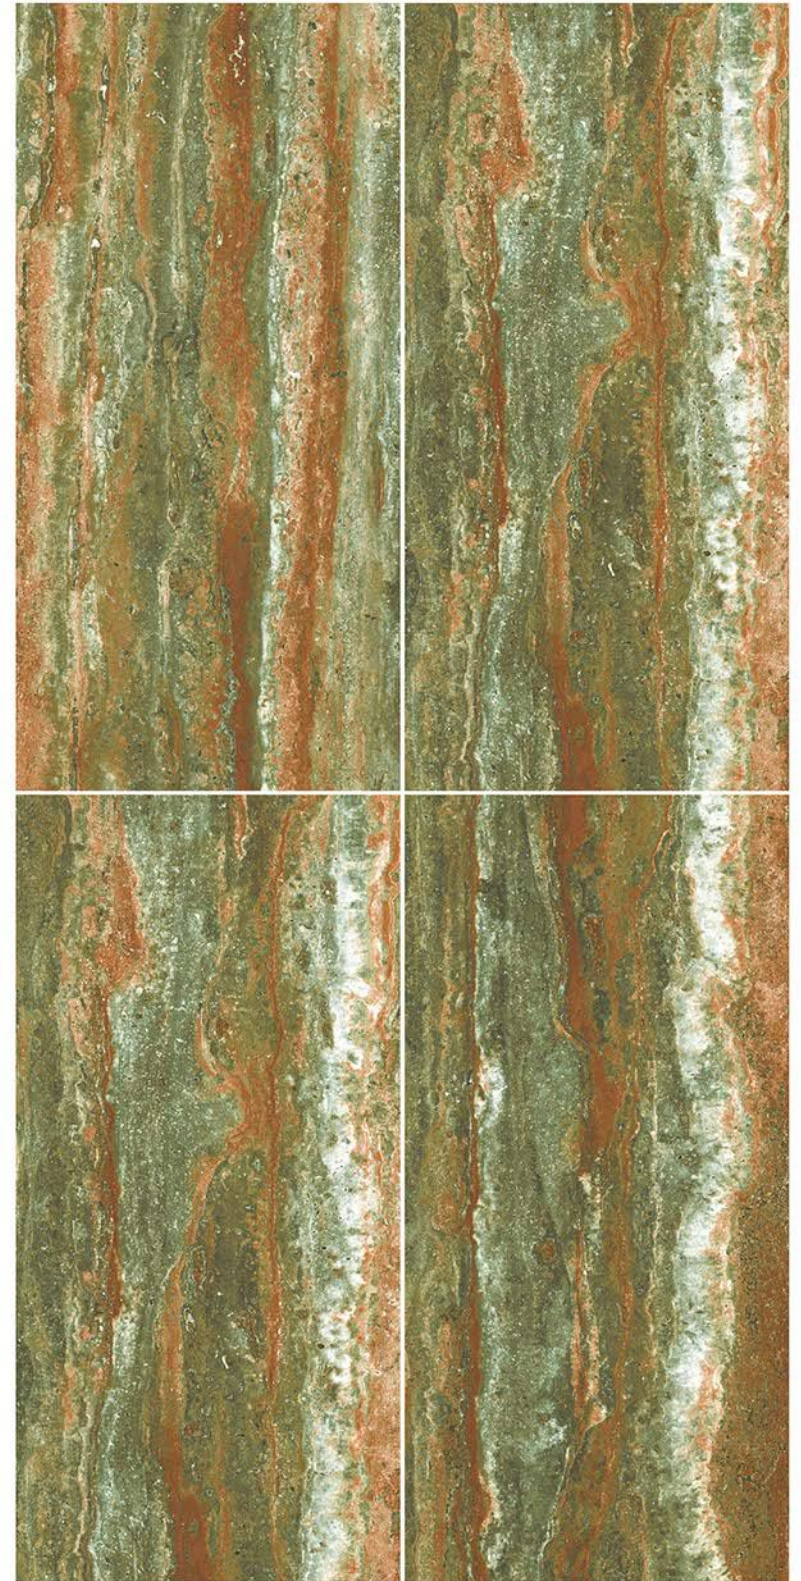

600 X 1200 MM

DESIGN NAME :- EMERALD QUARTZITE

RANDOM

600 X 1200 MM

DESIGN NAME :- TRAVO EXOTIC

RANDOM

RANDOM

600 X 1200

600 X 1200 MM

DESIGN NAME :-TRAVO EXOTIC

RANDOM

A photograph of a mountain range with distinct, colorful horizontal layers of rock, known as Rainbow Mountain. The colors range from red and orange to yellow and green. The sky is blue with scattered white clouds. A white banner with the text 'CLASSIC SERIES' is overlaid on the center of the image.