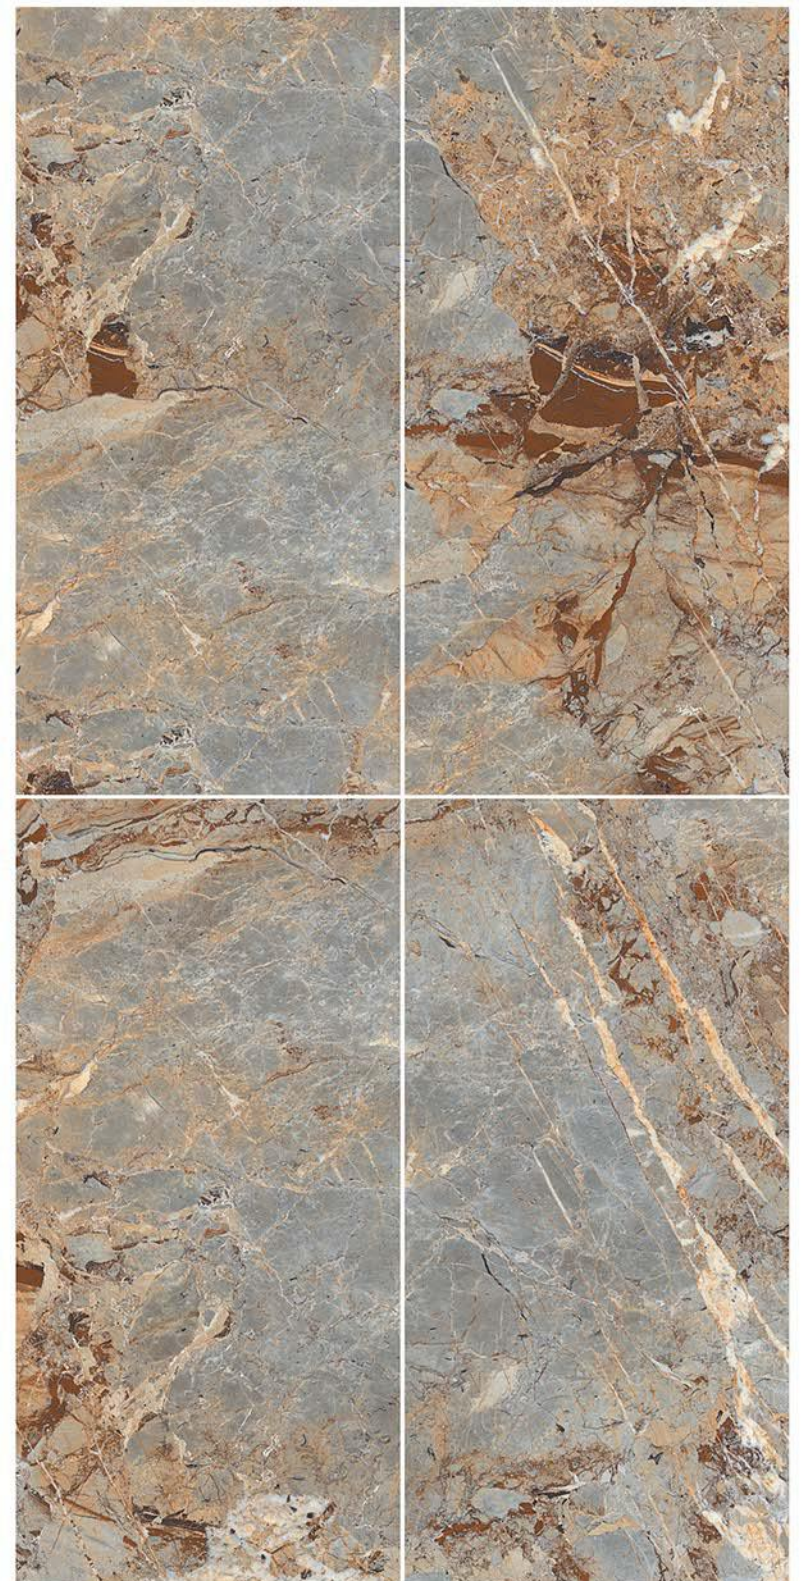

600 X 1200 MM

DESIGN NAME :-TRAVO EXOTIC

RANDOM

A photograph of a mountain range with distinct, colorful horizontal layers of rock, known as Rainbow Mountain. The colors range from red and orange to yellow and green. The sky is blue with scattered white clouds. A white banner with the text 'CLASSIC SERIES' is overlaid on the center of the image.

RANDOM

600 X 1200 MM

DESIGN NAME :- BRECCIA CLASSIC

RANDOM

600 X 1200

RANDOM

600 X 1200 MM

DESIGN NAME :- BRECCIA CLASSIC