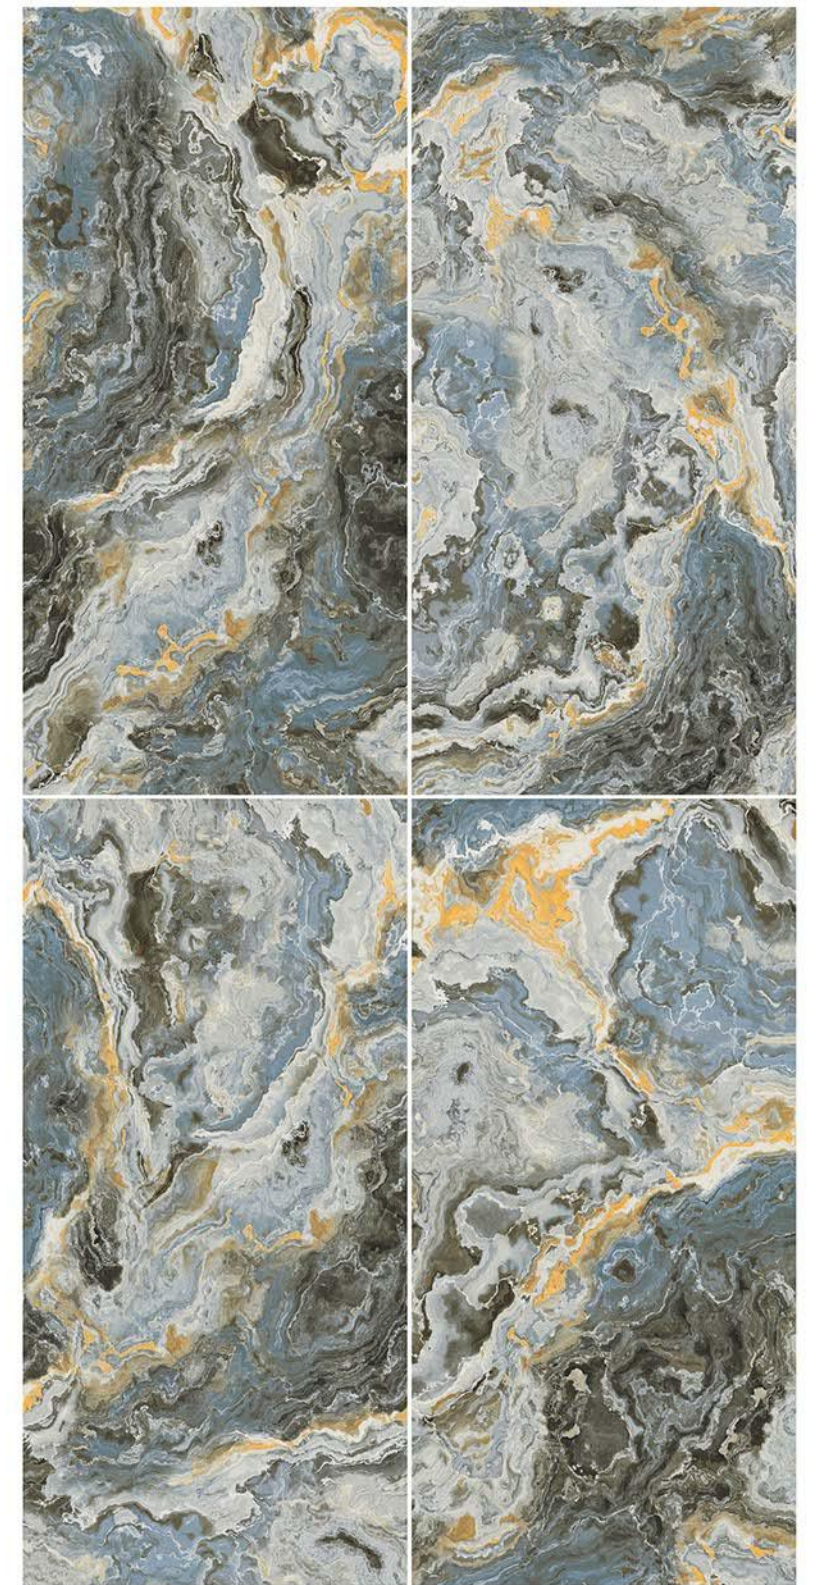

600 X 1200 MM

DESIGN NAME :- GREEN MEXICAN ONYX

RANDOM

RANDOM

600 X 1200