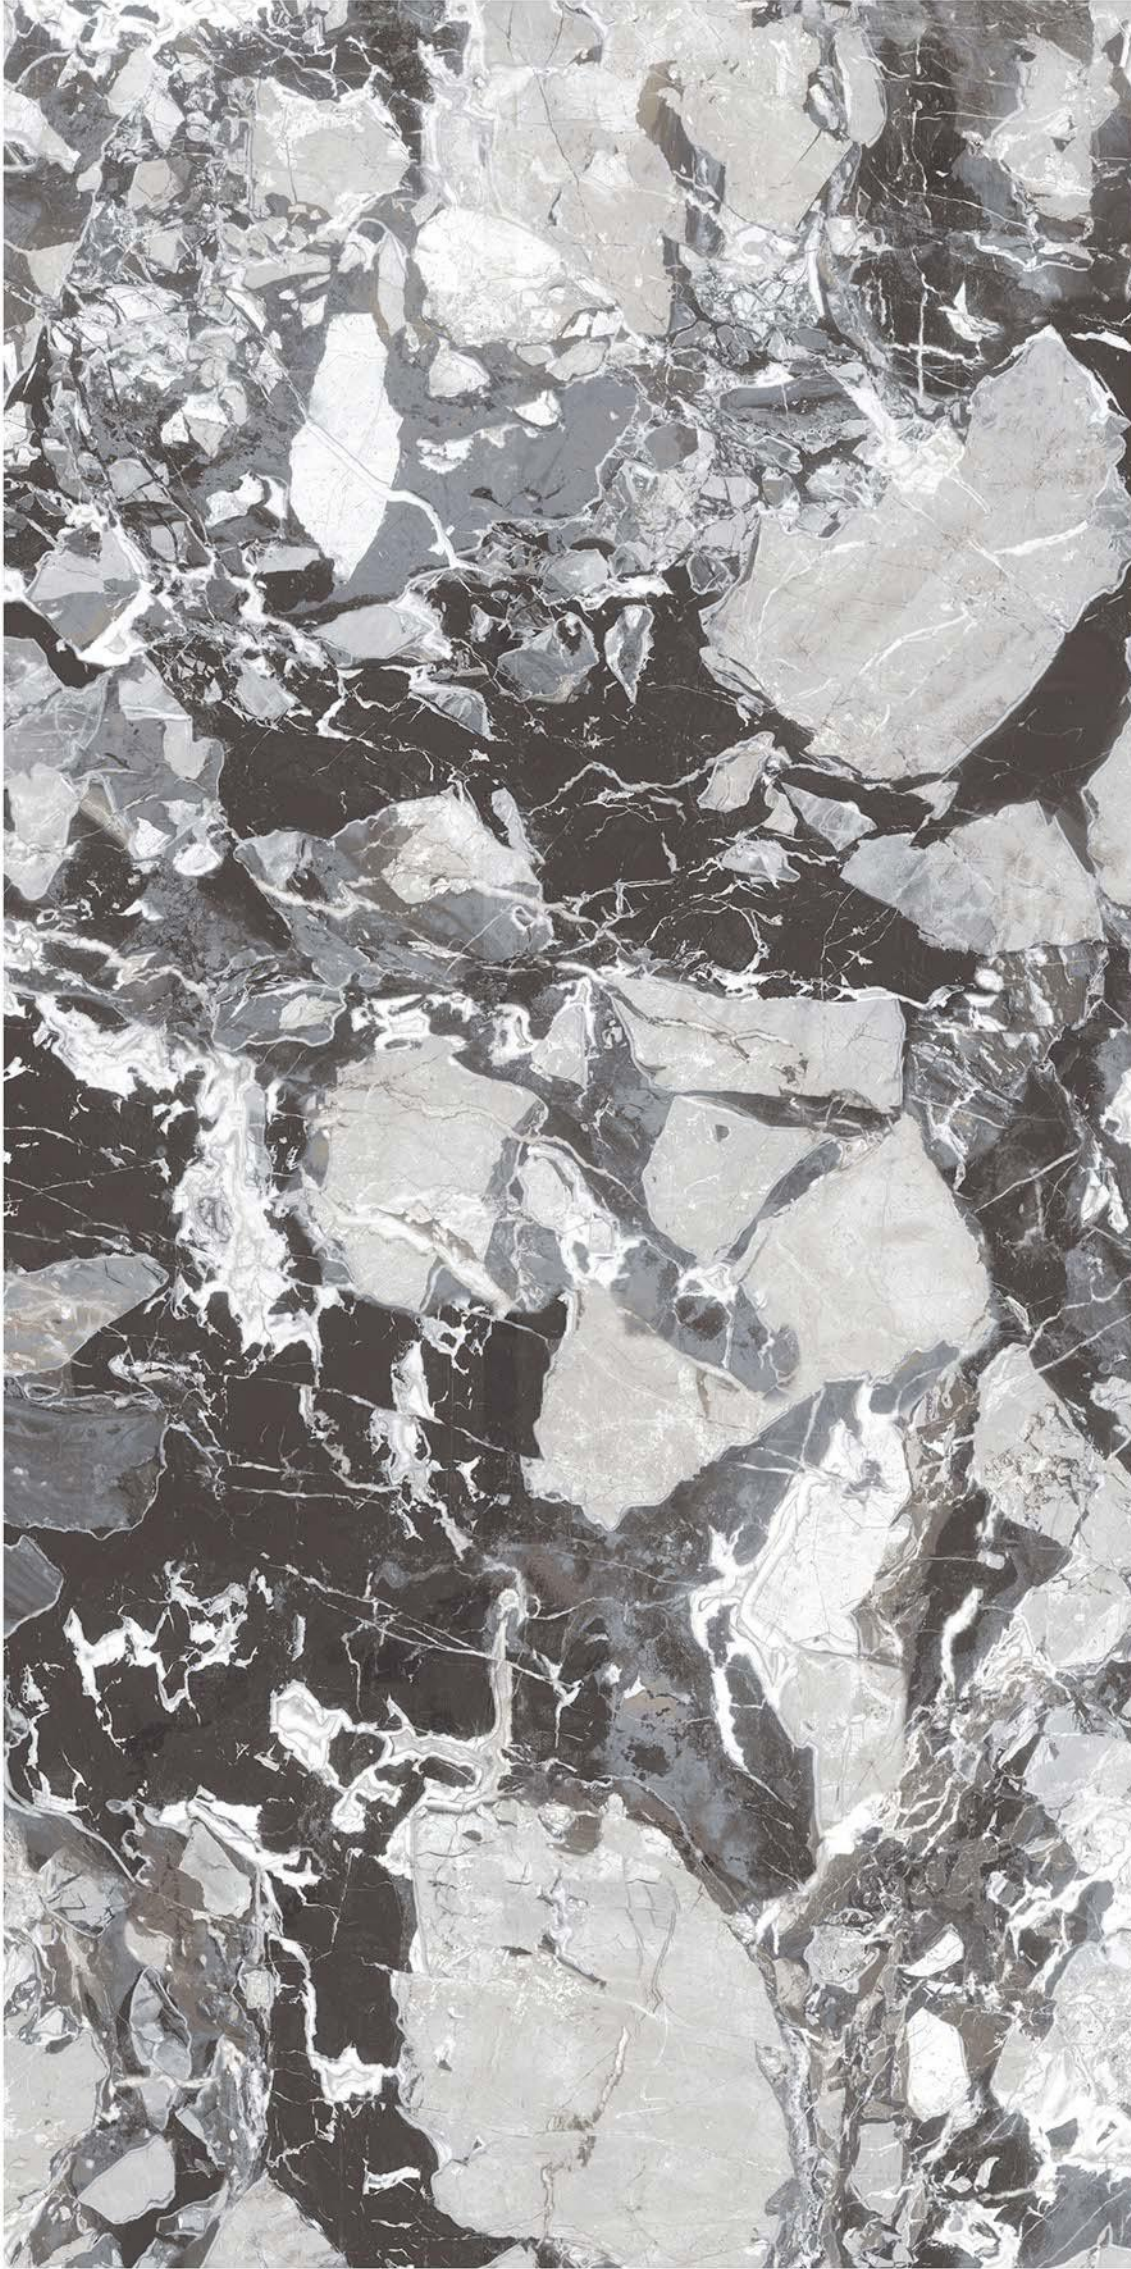

600 X 1200 MM

DESIGN NAME :- AGASIA GREY