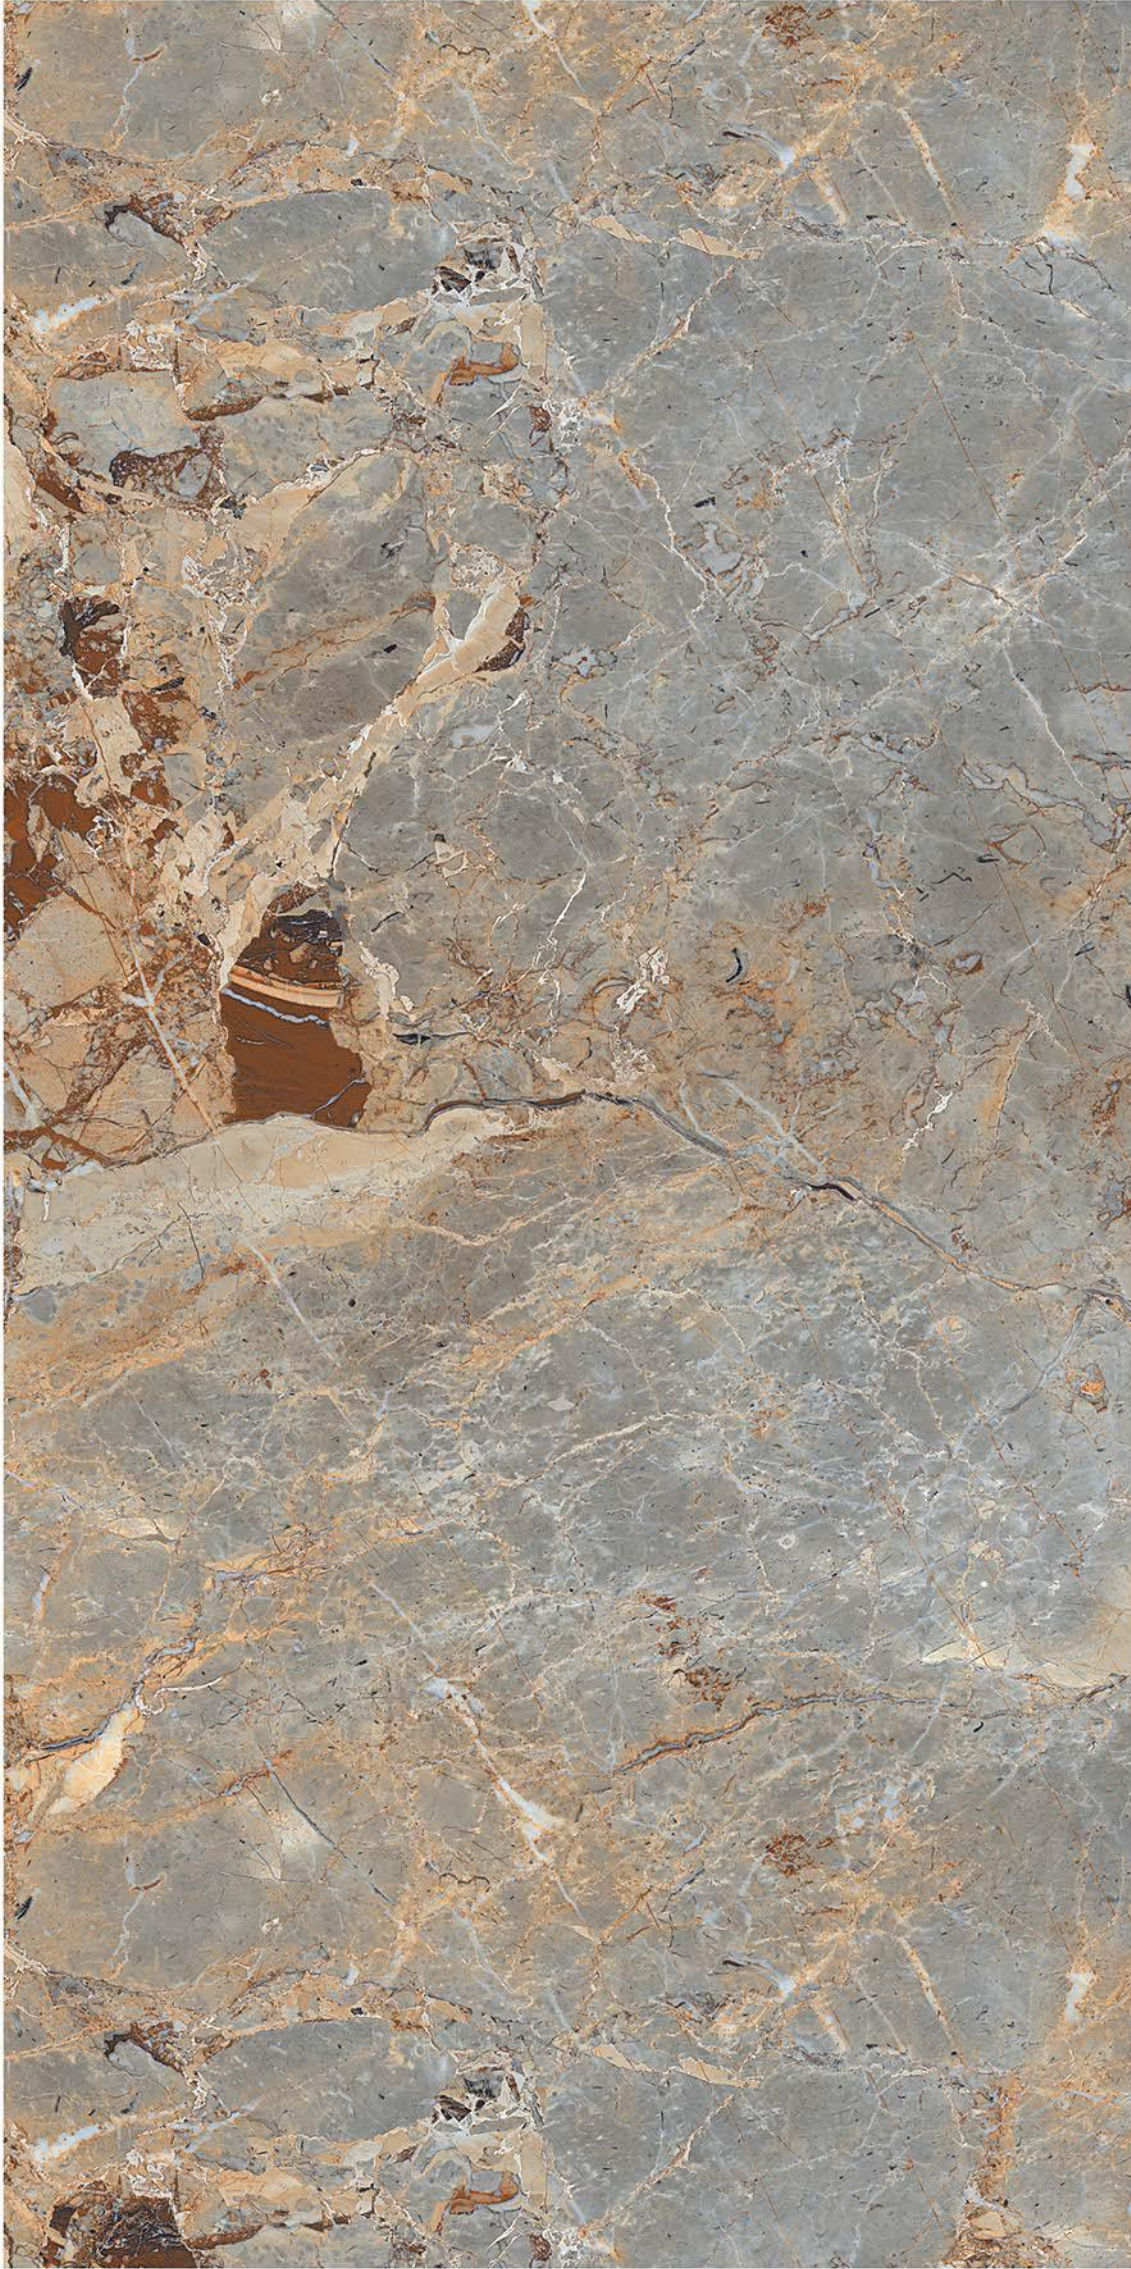

600 X 1200 MM

DESIGN NAME :- BRECCIA CLASSIC